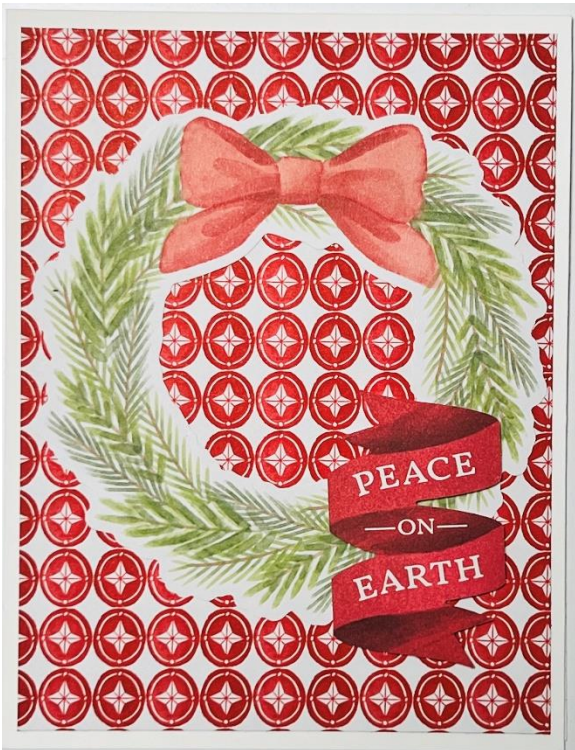

Melissa Stout, The Stamp Doc
<http://stampdoc.stampinup.net>

Card Base: Misty Moonlight
DSP (cut): 4" x 5-1/4"

Card Base: Real Red
DSP (cut): 4" x 5-1/4"

Card Base: Misty Moonlight
Layer: Pool Party

Card Base: Crumb Cake
Layer: Basic White